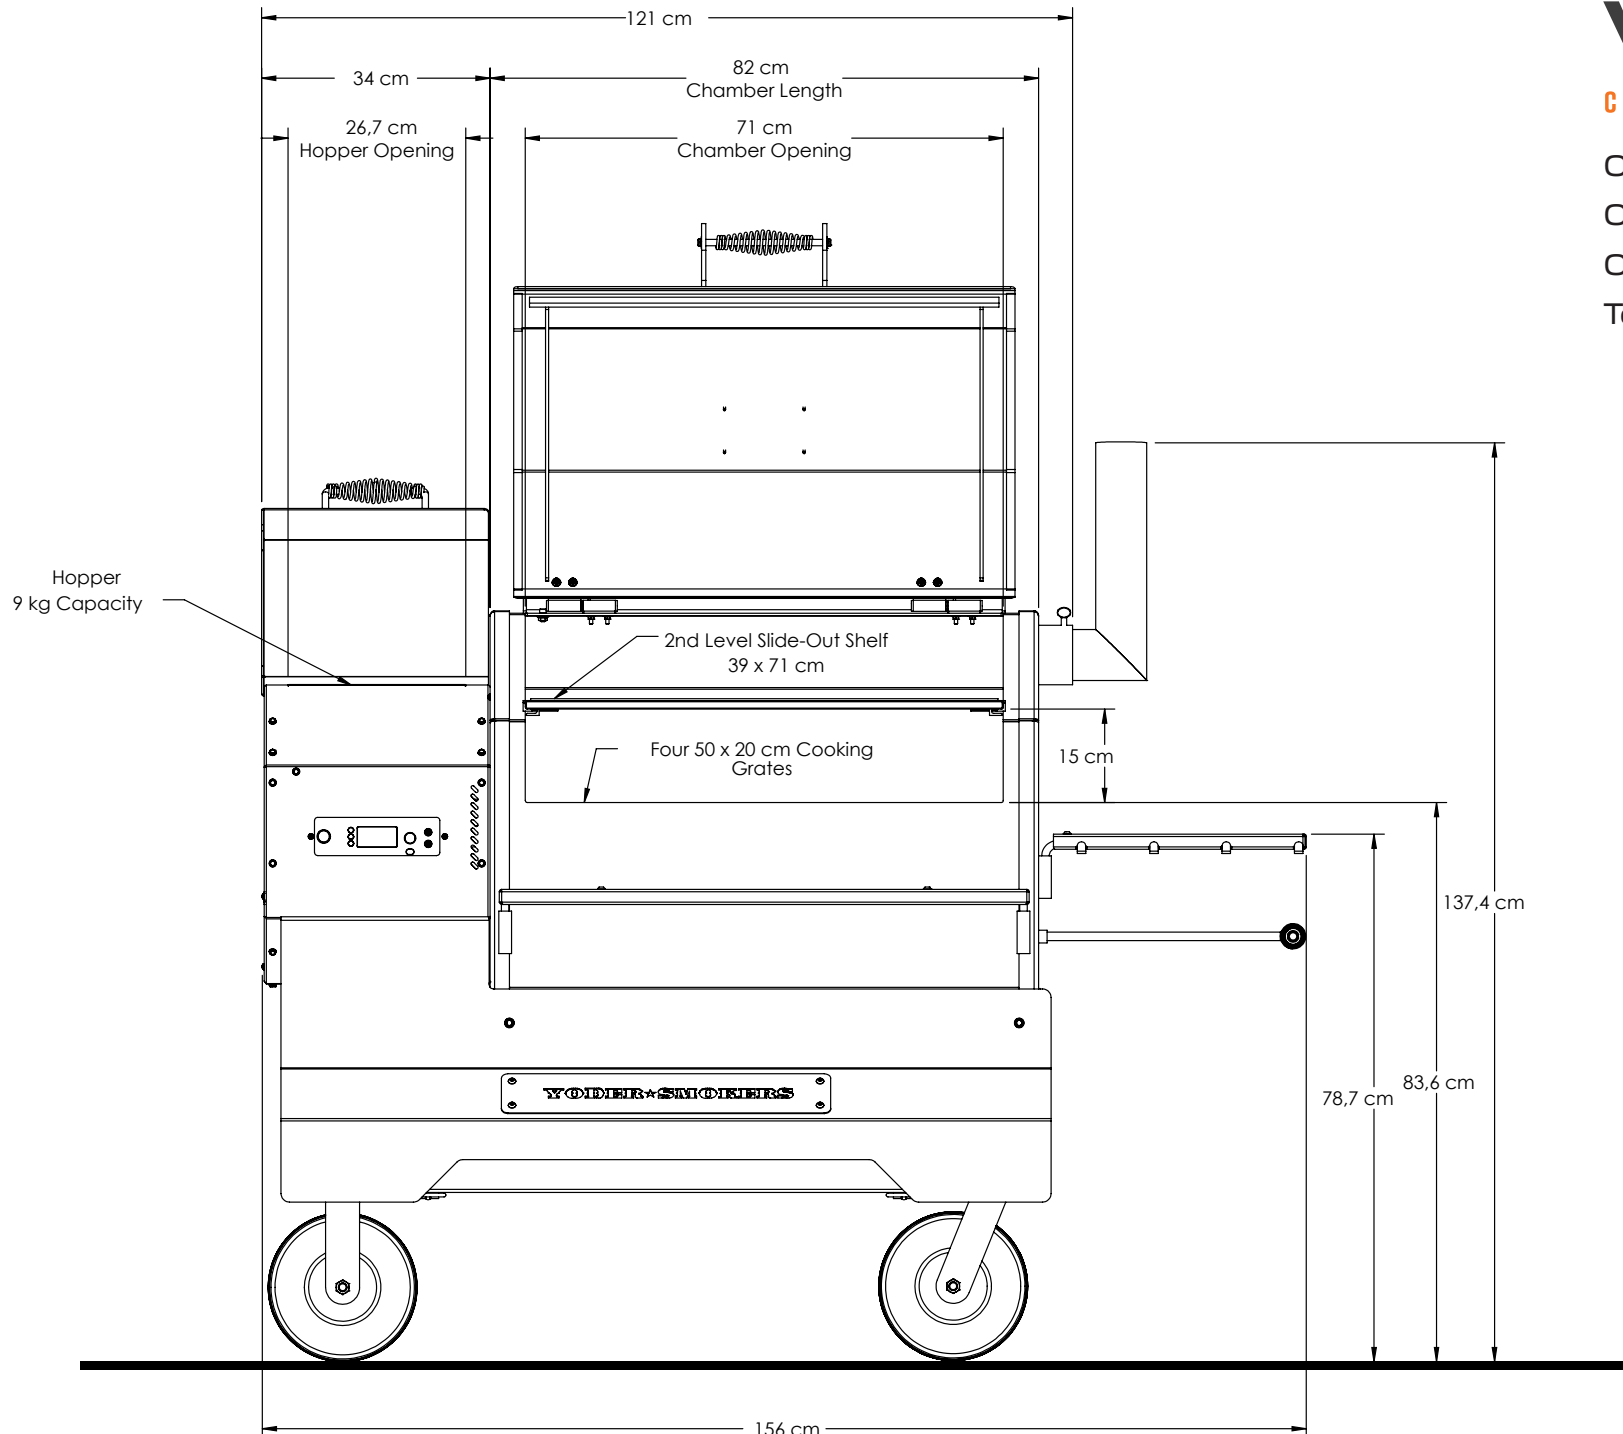

# YS640<sub>S</sub>

COMPETITION CART

Overall Height: **137 cm**

Overall Depth: **93 cm**

Overall Length: **155 cm**

Total Weight: **190 kg**

# YS640<sup>S</sup>

COMPETITION CART

Overall Height: **137 cm**

Overall Depth: **93 cm**

Overall Length: **155 cm**

Total Weight: **190 kg**