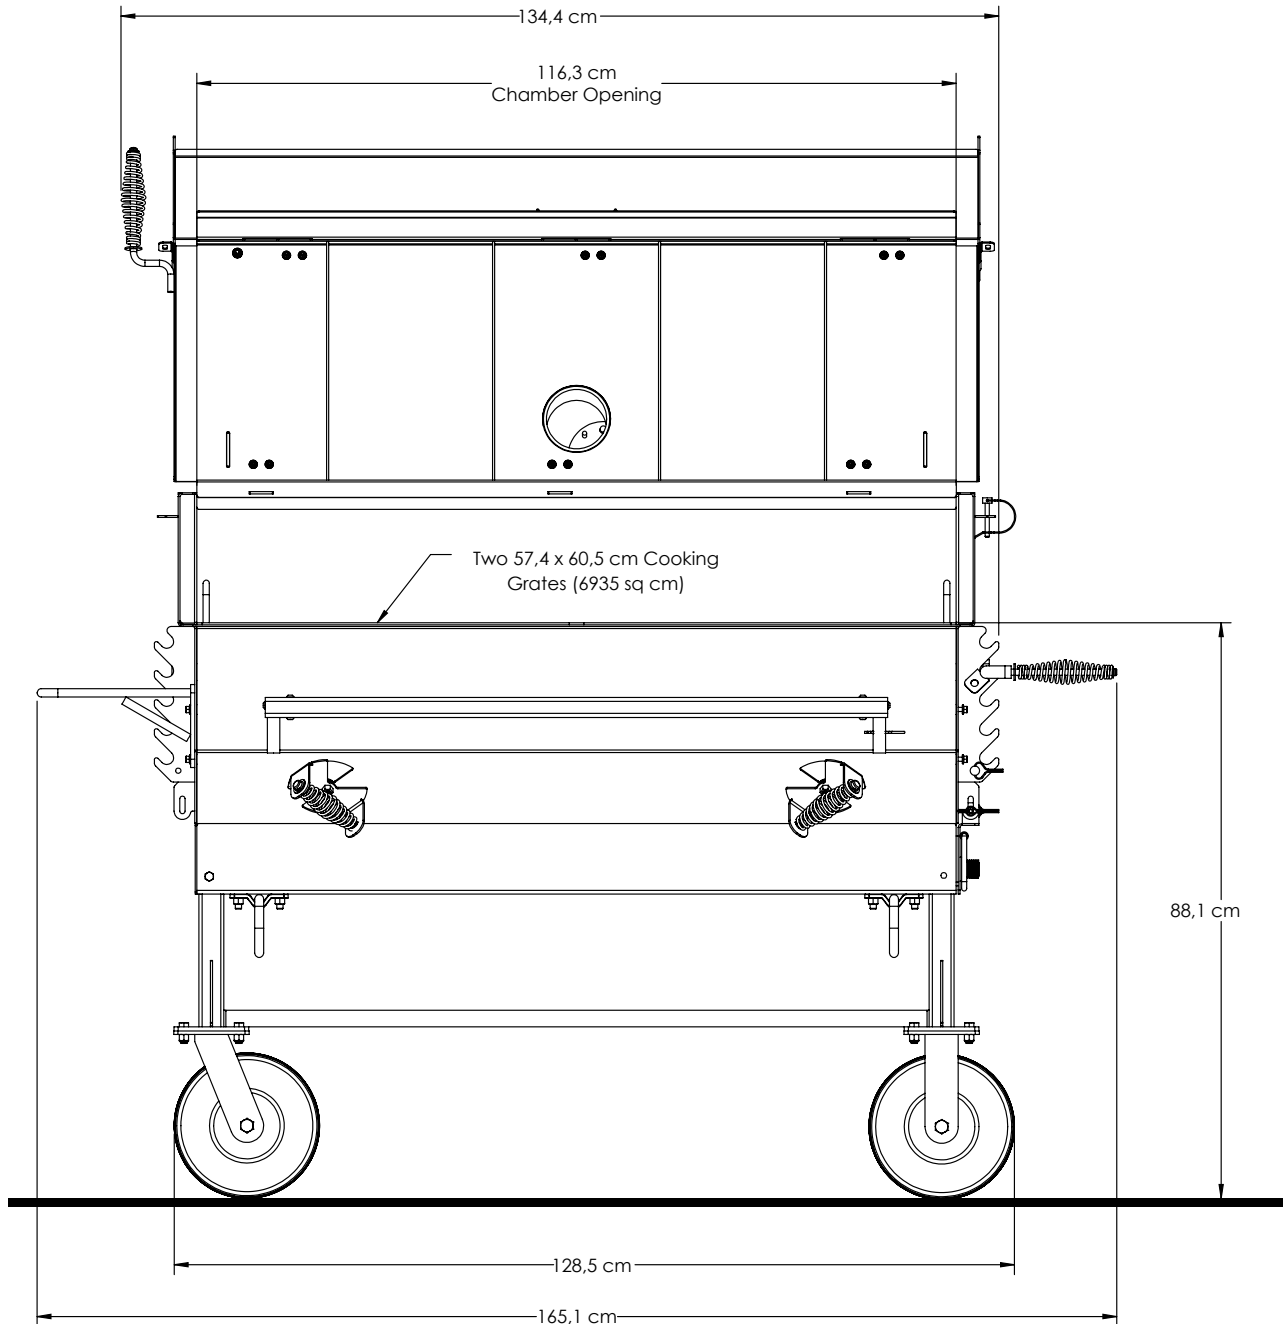

24x48" FLAT TOP

Overall Height: **125,0 cm**

Overall Depth: **95,8 cm**

Overall Length: **162,5 cm**

Total Weight: **172 kg**

24x48" FLAT TOP

Overall Height: **125,0 cm**

Overall Depth: **95,8 cm**

Overall Length: **162,5 cm**

Total Weight: **172 kg**